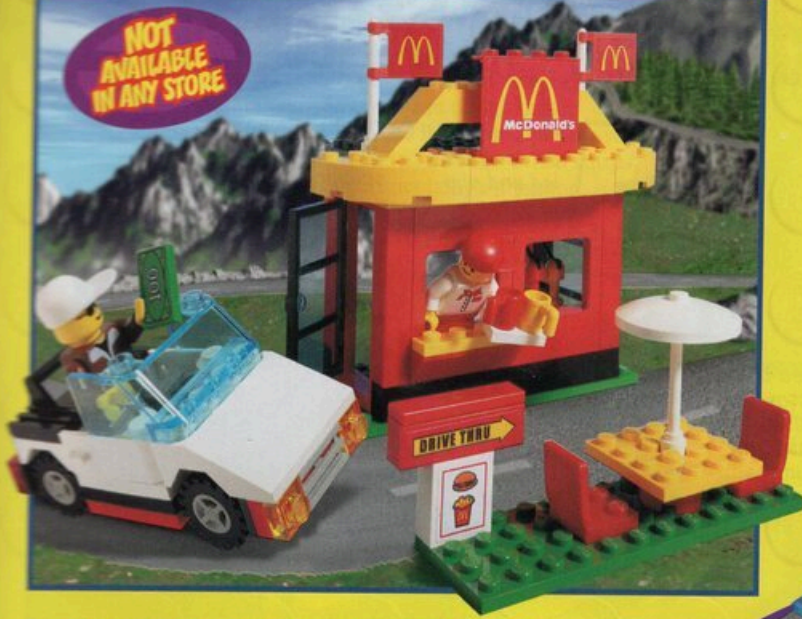

LIMITED QUANTITIES!
ORDER NOW!

NOT AVAILABLE IN ANY STORE

E. Special Edition LEGO McDonald's Restaurant created exclusively for Shop At Home Customers ONLY!

Every town needs a McDonald's and now when the LEGO characters in your town get hungry - they can stop by the McDonald's drive-thru for a quick bite to eat. Ages 7-12. 88 pieces.